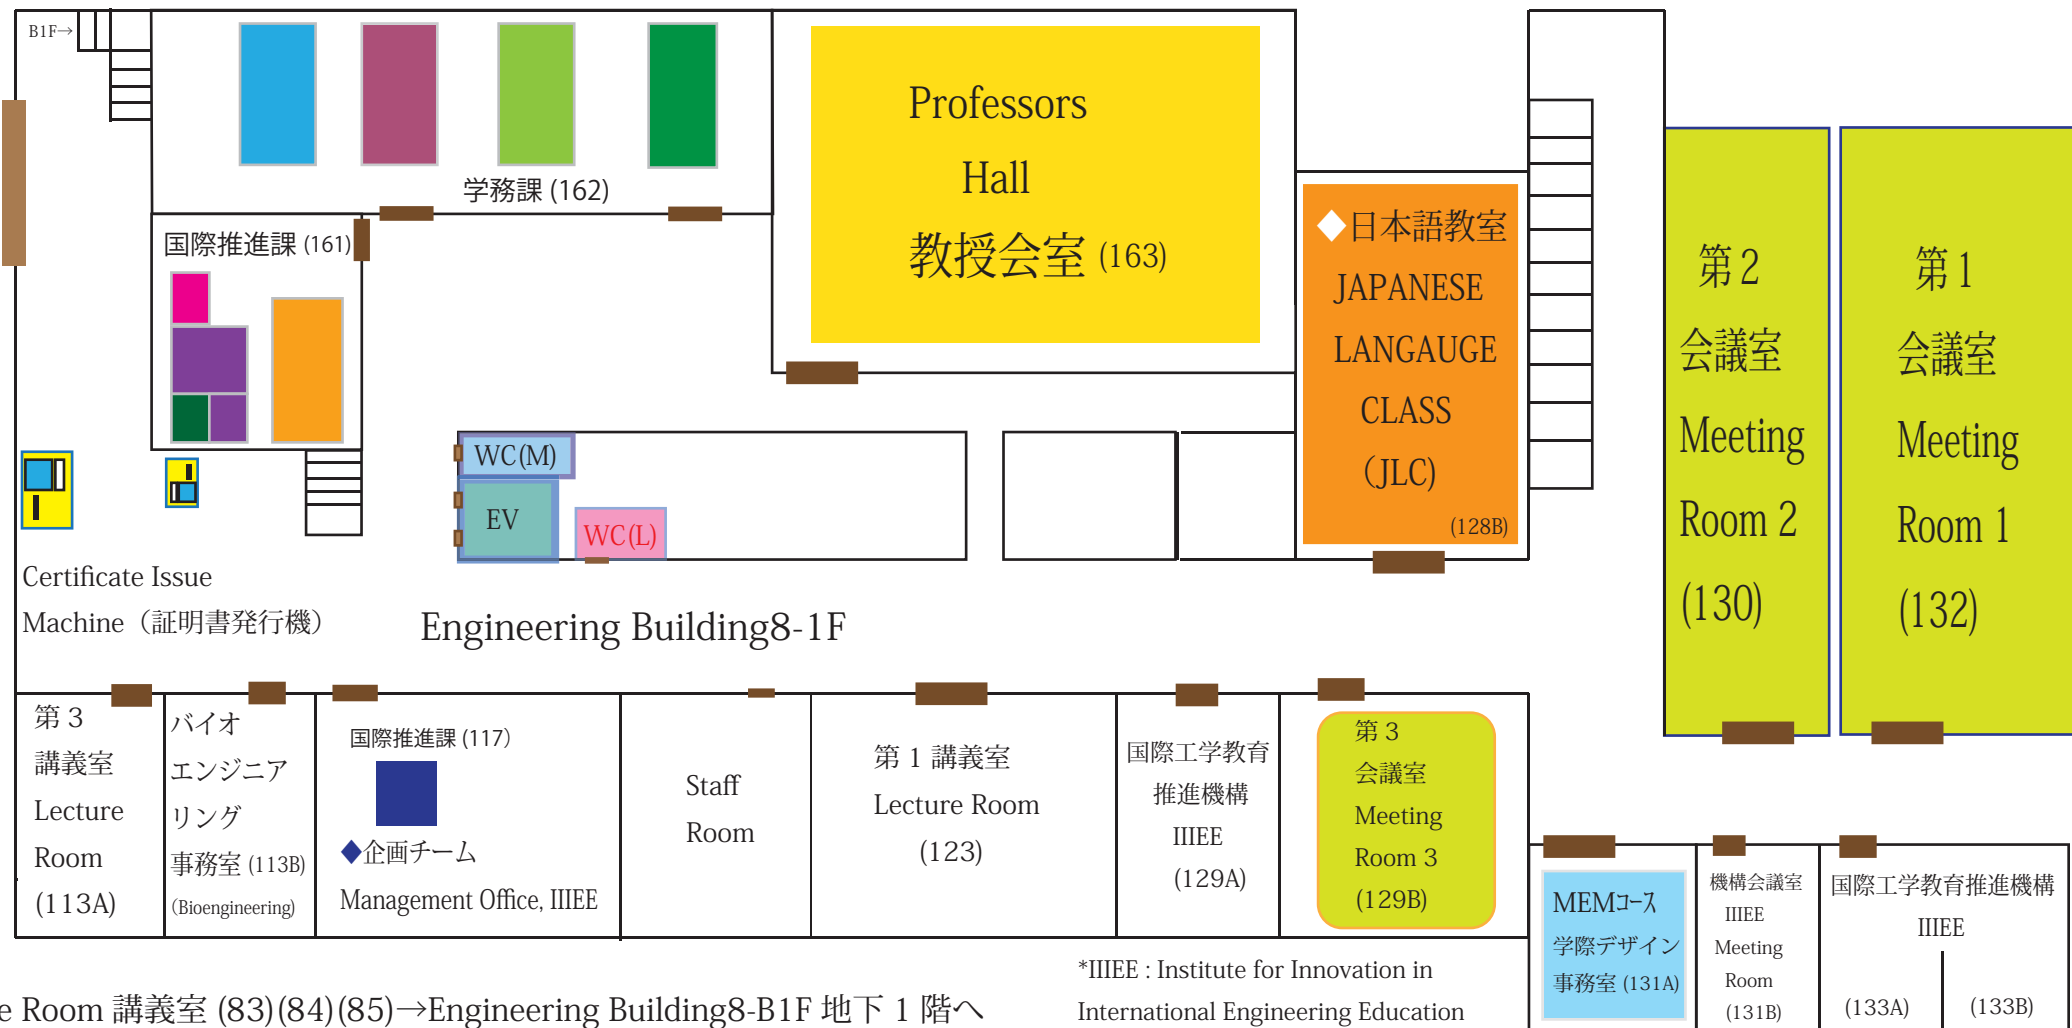

学務課

- Office of Student Support /General (総務・学生支援チーム)
- Office of Graduate School, School of Engineering(工学系大学院チーム)
- Office of Graduate School, Graduate School of Information Science and Technology(情報理工学系大学院チーム)
- Office of Undergraduate, Faculty of Engineering(工学部学部チーム)

国際推進課

- Office of International Students, Engineering & IST (留学生支援チーム 工学&情理) (OIS)
- Office of International Cooperation and Exchange (国際交流チーム) (OICE)
- Global 30 Office(グローバル 30 推進室)
- Office of International Relations(国際交流室 / 情理) (OIR)

出入口

*Lecture Room 講義室 (83)(84)(85)→Engineering Building8-B1F 地下 1 階へ

*IIEE : Institute for Innovation in International Engineering Education